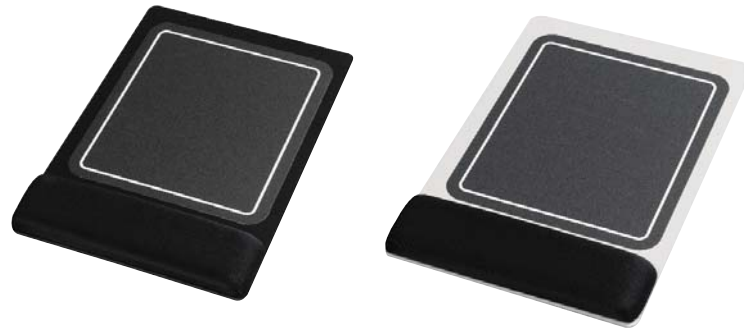

Country of Origin:

USA

Assembly Required:

No

Memory Foam

### Features:

- Wide SRV Optical mouse area with excellent tracking
- Aegis Microbe Shield anti-microbial protection
- Temperature sensitive ViscoFlex Memory Foam
- Adjusts to wrist movement and individual wrist shape
- Aids in the dissipation of moisture and perspiration
- Positive tilt with contour edges, non skid base